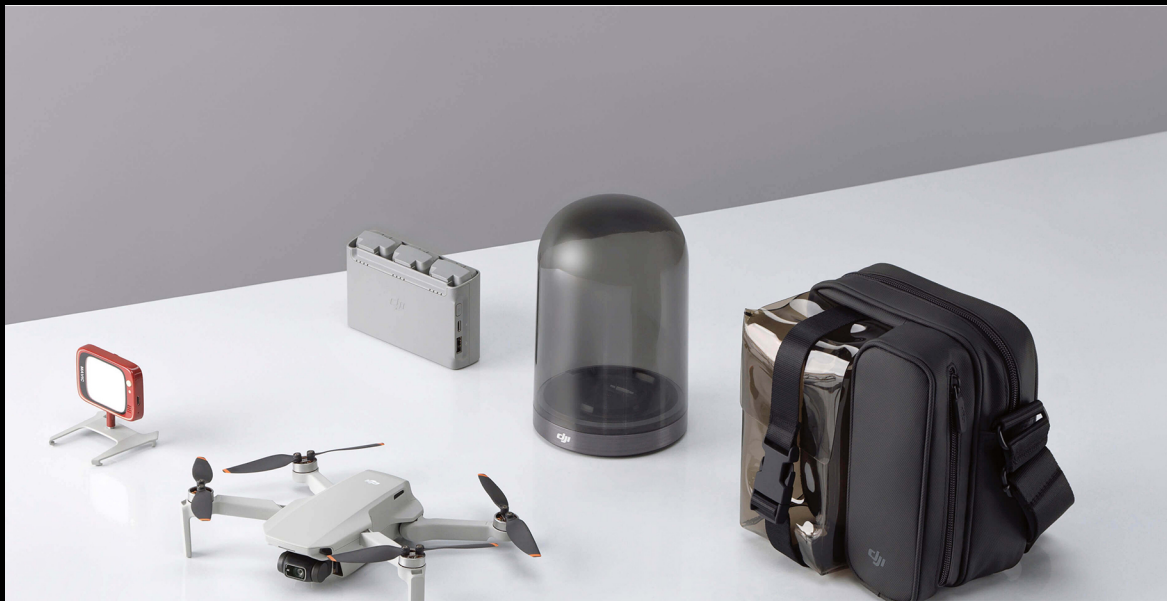

Ample Accessories Optimal Options for Every Occasion