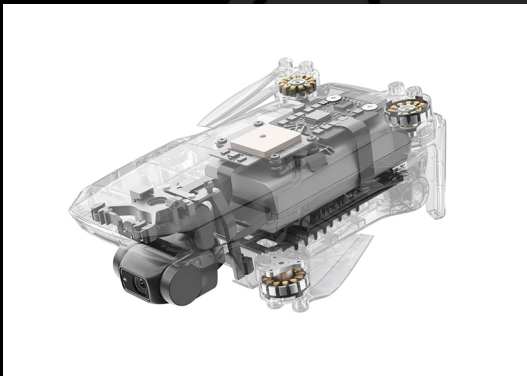

DJI MINI 2

< 249g

Ultralight &
Foldable

31

31-Min Max
Flight Time

10km

10km Video
Transmission

Level 5 Wind
Resistance

Ultra-Clear
4K Video

Intelligent Modes &
QuickShots

JETAYU

There are many places you visit once in a lifetime. Bring DJI Mini 2 for a unique perspective, and make the most of your travels.

Pack Light, Fly Free

Just how light is DJI Mini 2? At less than 249 g, it weighs about as much as an apple and fits in the palm of your hand. Compact and convenient, Mini 2 is your ideal travel companion, transforming how you capture your favorite memories. [1]

Small But Mighty

Thanks to intuitive and advanced features packed in a portable frame, DJI Mini 2 provides complete freedom wherever and however you want to create. Whether you're shooting at a deserted beach or capturing the details of a fun family reunion, Mini 2 can handle it all.