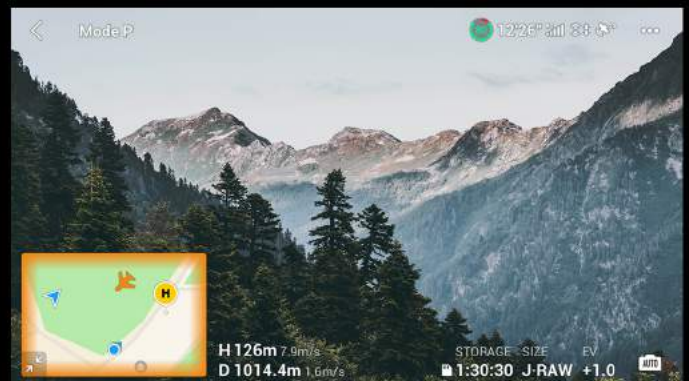

Safer Skies with ADS-B

DJI Air 2S provides an added layer of airspace safety with the industry-leading AirSense safety system. This receives Automatic Dependent Surveillance-Broadcast (ADS-B) flight location information from airplanes and helicopters in your area that transmit ADS-B signals, displays those aircraft on a map, and provides audio and visual alerts through the DJI Fly app to help you keep the drone out of the way of those aircraft.